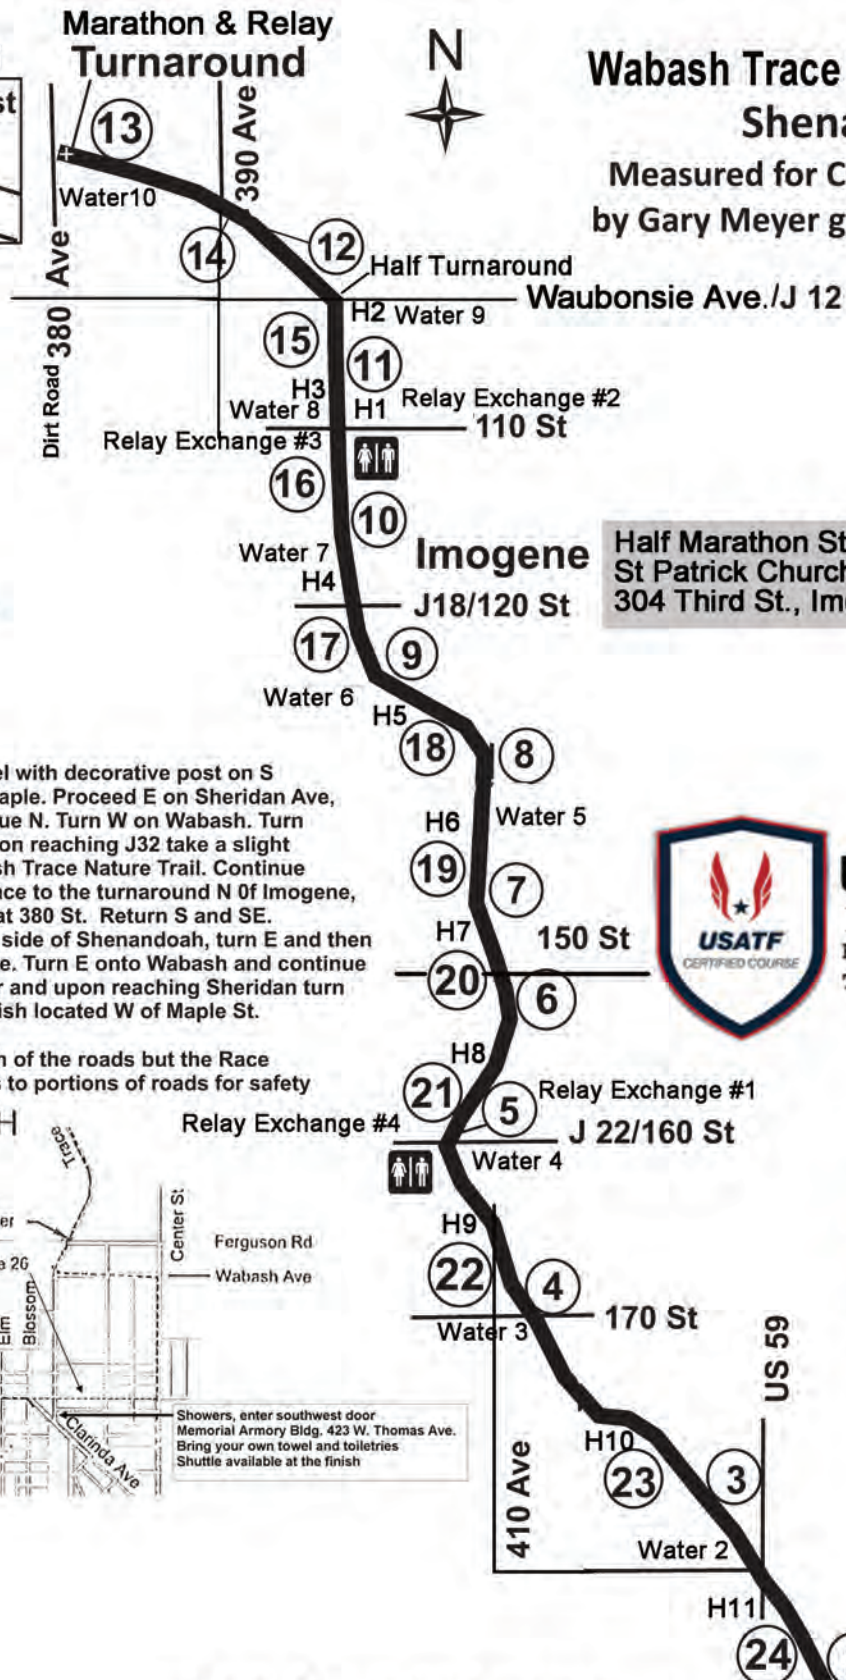

Wabash Trace Nature Trail Marathon

Shenandoah, IA

Measured for Certification 8/14/2020
by Gary Meyer gfmeyer.gm@gmail.com

Sponsored by
 Bank Iowa

Course Description

Start on Sheridan Ave parallel with decorative post on S side of the street just W of Maple. Proceed E on Sheridan Ave, Turn N on Center and Continue N. Turn W on Wabash. Turn Right onto Sycamore and upon reaching J32 take a slight left then Right onto to Wabash Trace Nature Trail. Continue N and NW on the Wabash Trace to the turnaround N of Imogene, 34 feet SE of the traffic sign at 380 St. Return S and SE. Upon reaching J 32 on the N side of Shenandoah, turn E and then immediately S onto Sycamore. Turn E onto Wabash and continue E to Center. Turn S on Center and upon reaching Sheridan turn to the W. Continue to the Finish located W of Maple St.

Measured using the full width of the roads but the Race Director may restrict runners to portions of roads for safety

SHENANDOAH STREET DIAGRAM

- KEY**
- Race Route
 - Barricades & Road Guards at Intersections
 - No parking on Sheridan Ave. 7a.m. - 1:30p.m.