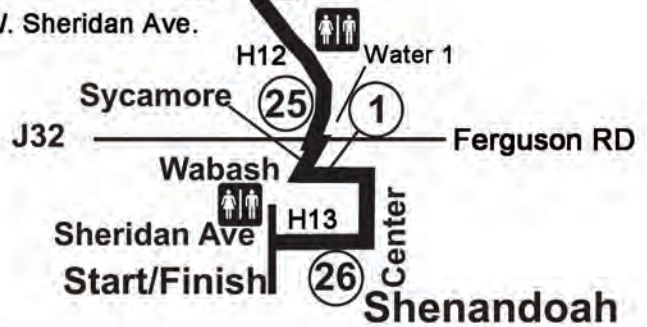

Wabash Trace Nature Trail Marathon

Shenandoah, IA

Measured for Certification 8/14/2020
by Gary Meyer gfmeyer.gm@gmail.com

Sponsored by
 Bank Iowa

Course Description

Start on Sheridan Ave parallel with decorative post on S side of the street just W of Maple. Proceed E on Sheridan Ave, Turn N on Center and Continue N. Turn W on Wabash. Turn Right onto Sycamore and upon reaching J32 take a slight left then Right onto to Wabash Trace Nature Trail. Continue N and NW on the Wabash Trace to the turnaround N of Imogene, 34 feet SE of the traffic sign at 380 St. Return S and SE. Upon reaching J 32 on the N side of Shenandoah, turn E and then immediately S onto Sycamore. Turn E onto Wabash and continue E to Center. Turn S on Center and upon reaching Sheridan turn to the W. Continue to the Finish located W of Maple St.

Measured using the full width of the roads but the Race Director may restrict runners to portions of roads for safety

SHENANDOAH STREET DIAGRAM

- KEY**
- Race Route
 - Barricades & Road Guards at Intersections
 - No parking on Sheridan Ave. 7a.m. - 1:30p.m.