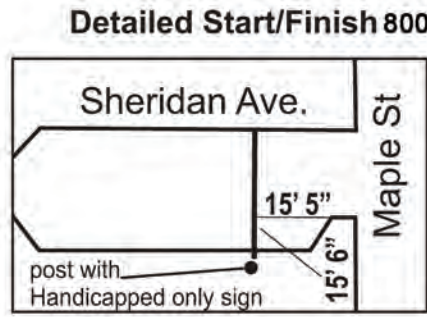

Wabash Trace Nature Trail Marathon

Shenandoah, IA

Measured for Certification 8/14/2020
by Gary Meyer gfmeyer.gm@gmail.com

Sponsored by
 Bank Iowa

Course Description

Start on Sheridan Ave parallel with decorative post on S side of the street just W of Maple. Proceed E on Sheridan Ave, Turn N on Center and Continue N. Turn W on Wabash. Turn Right onto Sycamore and upon reaching J32 take a slight left then Right onto to Wabash Trace Nature Trail. Continue N and NW on the Wabash Trace to the turnaround N of Imogene, 34 feet SE of the traffic sign at 380 St. Return S and SE. Upon reaching J 32 on the N side of Shenandoah, turn E and then immediately S onto Sycamore. Turn E onto Wabash and continue E to Center. Turn S on Center and upon reaching Sheridan turn to the W. Continue to the Finish located W of Maple St.

Measured using the full width of the roads but the Race Director may restrict runners to portions of roads for safety

SHENANDOAH STREET DIAGRAM

- KEY**
- Race Route
 - Barricades & Road Guards at Intersections
 - No parking on Sheridan Ave. 7a.m. - 1:30p.m.