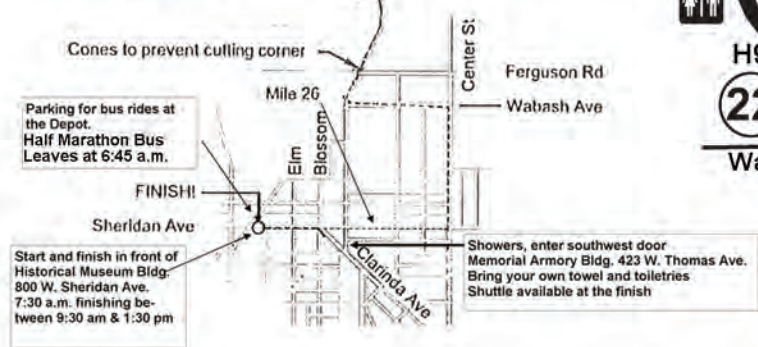

Wabash Trace Nature Trail Marathon

Shenandoah, IA

Measured for Certification 8/14/2020
by Gary Meyer gfmeyer.gm@gmail.com

Sponsored by
 Bank Iowa

Course Description

Start on Sheridan Ave parallel with decorative post on S side of the street just W of Maple. Proceed E on Sheridan Ave, Turn N on Center and Continue N. Turn W on Wabash. Turn Right onto Sycamore and upon reaching J32 take a slight left then Right onto to Wabash Trace Nature Trail. Continue N and NW on the Wabash Trace to the turnaround N of Imogene, 34 feet SE of the traffic sign at 380 St. Return S and SE. Upon reaching J 32 on the N side of Shenandoah, turn E and then immediately S onto Sycamore. Turn E onto Wabash and continue E to Center. Turn S on Center and upon reaching Sheridan turn to the W. Continue to the Finish located W of Maple St.

Measured using the full width of the roads but the Race Director may restrict runners to portions of roads for safety

SHENANDOAH STREET DIAGRAM

- KEY**
- Race Route
 - Barricades & Road Guards at Intersections
 - No parking on Sheridan Ave. 7a.m. - 1:30p.m.