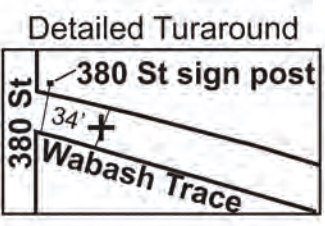

Wabash Trace Nature Trail Marathon

Shenandoah, IA

Measured for Certification 8/14/2020
by Gary Meyer gfmeyer.gm@gmail.com

Sponsored by
 Bank Iowa

Course Description

Start on Sheridan Ave parallel with decorative post on S side of the street just W of Maple. Proceed E on Sheridan Ave, Turn N on Center and Continue N. Turn W on Wabash. Turn Right onto Sycamore and upon reaching J32 take a slight left then Right onto to Wabash Trace Nature Trail. Continue N and NW on the Wabash Trace to the turnaround N of Imogene, 34 feet SE of the traffic sign at 380 St. Return S and SE. Upon reaching J 32 on the N side of Shenandoah, turn E and then immediately S onto Sycamore. Turn E onto Wabash and continue E to Center. Turn S on Center and upon reaching Sheridan turn to the W. Continue to the Finish located W of Maple St.

Measured using the full width of the roads but the Race Director may restrict runners to portions of roads for safety

SHENANDOAH STREET DIAGRAM

- KEY**
- Race Route
 - Barricades & Road Guards at Intersections
 - No parking on Sheridan Ave. 7a.m. - 1:30p.m.