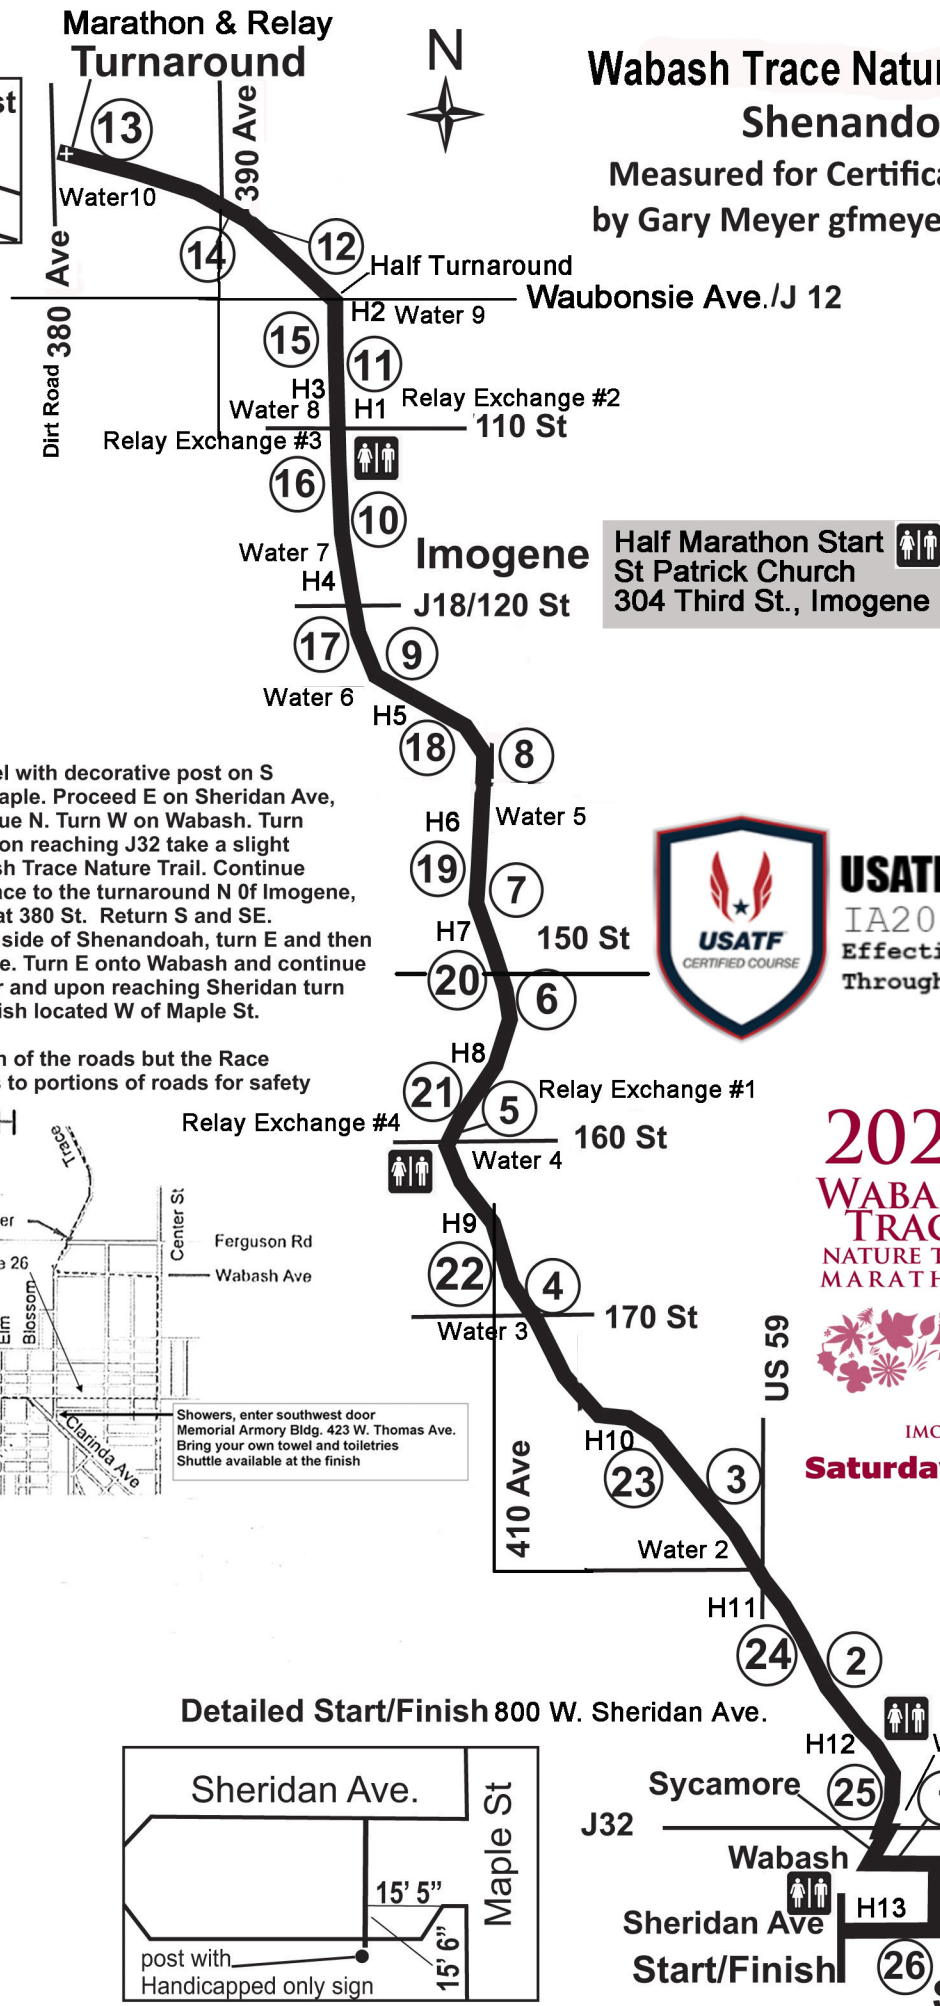

Detailed Turnaround

Wabash Trace Nature Trail Marathon

Shenandoah, IA

Measured for Certification 8/14/2020
by Gary Meyer gfmeyer.gm@gmail.com

Course Description

Start on Sheridan Ave parallel with decorative post on S side of the street just W of Maple. Proceed E on Sheridan Ave, Turn N on Center and Continue N. Turn W on Wabash. Turn Right onto Sycamore and upon reaching J32 take a slight left then Right onto to Wabash Trace Nature Trail. Continue N and NW on the Wabash Trace to the turnaround N of Imogene, 34 feet SE of the traffic sign at 380 St. Return S and SE. Upon reaching J 32 on the N side of Shenandoah, turn E and then immediately S onto Sycamore. Turn E onto Wabash and continue E to Center. Turn S on Center and upon reaching Sheridan turn to the W. Continue to the Finish located W of Maple St.

Measured using the full width of the roads but the Race Director may restrict runners to portions of roads for safety

SHENANDOAH STREET DIAGRAM

- KEY
- Race Route
 - Barricades & Road Guards at Intersections
 - No parking on Sheridan Ave. 7a.m.—1:30p.m.

USATF Certificate
IA20003GM
Effective: 08/21/2020
Through: 12/31/2030

2023 WABASH TRACE NATURE TRAIL MARATHON

HALF MARATHON MARATHON RELAY

IMOGENE - SHENANDOAH, IOWA

Saturday, September 9th