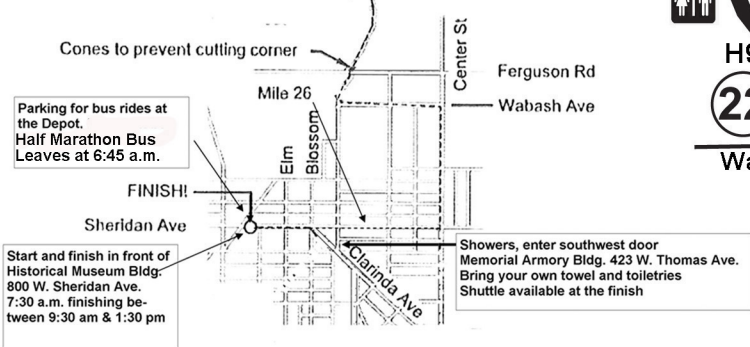

Detailed Turnaround

Wabash Trace Nature Trail Marathon

Shenandoah, IA

Measured for Certification 8/14/2020
by Gary Meyer gfmeyer.gm@gmail.com

Course Description

Start on Sheridan Ave parallel with decorative post on S side of the street just W of Maple. Proceed E on Sheridan Ave, Turn N on Center and Continue N. Turn W on Wabash. Turn Right onto Sycamore and upon reaching J32 take a slight left then Right onto to Wabash Trace Nature Trail. Continue N and NW on the Wabash Trace to the turnaround N of Imogene, 34 feet SE of the traffic sign at 380 St. Return S and SE. Upon reaching J 32 on the N side of Shenandoah, turn E and then immediately S onto Sycamore. Turn E onto Wabash and continue E to Center. Turn S on Center and upon reaching Sheridan turn to the W. Continue to the Finish located W of Maple St.

Measured using the full width of the roads but the Race Director may restrict runners to portions of roads for safety

SHENANDOAH STREET DIAGRAM

- KEY
- Race Route
 - Barricades & Road Guards at Intersections
 - No parking on Sheridan Ave. 7a.m.—1:30p.m.