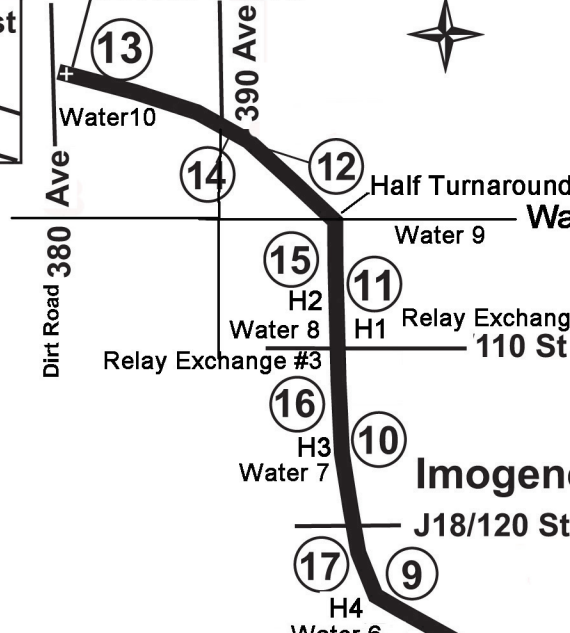

Detailed Turnaround

Marathon & Relay Turnaround

Wabash Trace Nature Trail Marathon
Shenandoah, IA

Measured for Certification 8/14/2020
by Gary Meyer gfmeyer.gm@gmail.com

Course Description

Start on Sheridan Ave parallel with decorative post on S side of the street just W of Maple. Proceed E on Sheridan Ave, Turn N on Center and Continue N. Turn W on Wabash. Turn Right onto Sycamore and upon reaching J32 take a slight left then Right onto to Wabash Trace Nature Trail. Continue N and NW on the Wabash Trace to the turnaround N of Imogene, 34 feet SE of the traffic sign at 380 St. Return S and SE. Upon reaching J 32 on the N side of Shenandoah, turn E and then immediately S onto Sycamore. Turn E onto Wabash and continue E to Center. Turn S on Center and upon reaching Sheridan turn to the W. Continue to the Finish located W of Maple St.

Measured using the full width of the roads but the Race Director may restrict runners to portions of roads for safety

SHENANDOAH STREET DIAGRAM

- KEY
- Race Route
 - Barricades & Road Guards at Intersections
 - No parking on Sheridan Ave. 7a.m.—1:30p.m.

USATF Certificate
IA20003GM
Effective: 08/21/2020
Through: 12/31/2030

IMOGENE - SHENANDOAH, IOWA

Saturday September 13th

Detailed Start/Finish 800 W. Sheridan Ave.