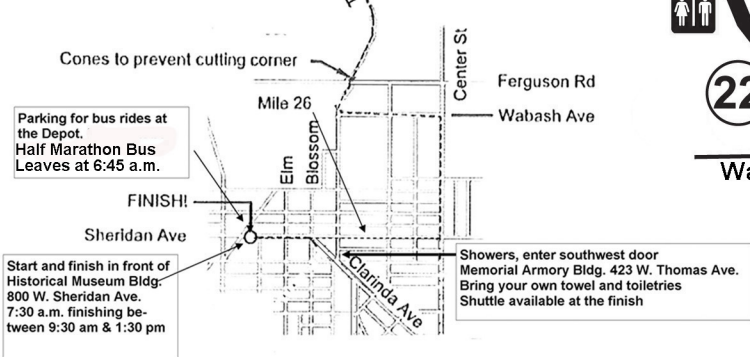

Detailed Turnaround

Marathon & Relay Turnaround

Wabash Trace Nature Trail Marathon
Shenandoah, IA

Measured for Certification 8/14/2020
by Gary Meyer gfmeyer.gm@gmail.com

Course Description

Start on Sheridan Ave parallel with decorative post on S side of the street just W of Maple. Proceed E on Sheridan Ave, Turn N on Center and Continue N. Turn W on Wabash. Turn Right onto Sycamore and upon reaching J32 take a slight left then Right onto to Wabash Trace Nature Trail. Continue N and NW on the Wabash Trace to the turnaround N of Imogene, 34 feet SE of the traffic sign at 380 St. Return S and SE. Upon reaching J 32 on the N side of Shenandoah, turn E and then immediately S onto Sycamore. Turn E onto Wabash and continue E to Center. Turn S on Center and upon reaching Sheridan turn to the W. Continue to the Finish located W of Maple St.

Measured using the full width of the roads but the Race Director may restrict runners to portions of roads for safety

SHENANDOAH STREET DIAGRAM

- KEY
- Race Route
 - Barricades & Road Guards at Intersections
 - No parking on Sheridan Ave. 7a.m.—1:30p.m.

USATF Certificate
IA20003GM
Effective: 08/21/2020
Through: 12/31/2030

IMOGENE - SHENANDOAH, IOWA

Saturday September 13th

Detailed Start/Finish 800 W. Sheridan Ave.